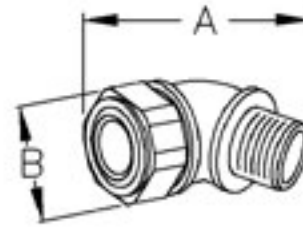

Standard Materials:

Malleable iron body & gland nut
Neoprene grommet

Standard Finish:

Zinc plated body, gland nut

Applicable Third Party

Standards:

UL Standard: 514B
Fed. Spec. W-F-406E

Suitable for use in Class I, Div. 2 hazardous locations when installed in accordance with NEC 501.10(B)(2).

CATALOG NUMBER	TRADE SIZE	COLOR CODE	CABLE RANGE		DIM A	DIM B	PCS/UNIT PER BOX	WEIGHT PER C
			Min.	Max.				
CG50-25045	1/2"	Red	0.15	0.25	2-9/16"	1-1/4"	50	27.1
CG50-35045	1/2"	White	0.25	0.35	2-9/16"	1-1/4"	50	26.9
CG50-45045	1/2"	Blue	0.35	0.45	2-9/16"	1-1/4"	50	27.0
CG50-56045	1/2"	Green	0.45	0.56	2-9/16"	1-1/4"	50	26.3
CG50-65045	1/2"	Brown	0.55	0.65	2-9/16"	1-1/4"	50	26.2
CG75-25045	3/4"	Red	0.15	0.25	2-7/8"	1-7/16"	50	42.0
CG75-35045	3/4"	White	0.25	0.35	2-7/8"	1-7/16"	50	42.5
CG75-45045	3/4"	Blue	0.35	0.45	2-7/8"	1-7-16"	50	41.8
CG75-56045	3/4"	Green	0.45	0.56	2-7/8"	1-7-16"	50	41.8
CG75-65045	3/4"	Brown	0.55	0.65	2-7/8"	1-7-16"	50	41.2
CG75-75045	3/4"	Yellow	0.65	0.75	2-7/8"	1-7/16"	50	37.6
CG75-85045	3/4"	Purple	0.75	0.85	2-7/8"	1-7/16"	50	37.2
CG100-56045	1"	Green	0.45	0.56	3-1/8"	1-3/4"	25	55.1
CG100-65045	1"	Brown	0.55	0.65	3-1/8"	1-3/4"	25	55.6
CG100-75045	1"	Yellow	0.65	0.75	3-1/8"	1-3/4"	25	54.4
CG100-85045	1"	Purple	0.75	0.85	3-1/8"	1-3/4"	25	53.8
CG100-95045	1"	Gray	0.85	0.95	3-15/16"	1-3/4"	25	63.1
CG100-105045	1"	Black	0.95	1.05	3-15/16"	1-3/4"	25	62.1
CG125-85045	1-1/4"	Purple	0.75	0.85	3-5/16"	2"	25	77.9
CG125-95045	1-1/4"	Gray	0.85	0.95	3-5/16"	2-1/16"	25	77.8
CG125-105045	1-1/4"	Black	0.95	1.05	3-9/16"	2-1/16"	25	78.8
CG125-115045	1-1/4"	Orange	1.05	1.15	3-9/16"	2-1/16"	25	77.9
CG125-125045	1-1/4"	Red	1.15	1.25	3-9/16"	2-1/16"	25	75.7
CG125-137545	1-1/4"	White	1.25	1.375	3-9/16"	2-1/16"	25	75.9
CG150-105045	1-1/2"	Black	0.95	1.05	3-5/8"	2-1/4"	25	96.6
CG150-115045	1-1/2"	Orange	1.05	1.15	3-5/8"	2-1/4"	25	95.6
CG150-125045	1-1/2"	Red	1.15	1.25	3-5/8"	2-1/4"	25	95.3
CG150-137545	1-1/2"	White	1.25	1.375	3-5/8"	2-1/4"	25	94.8