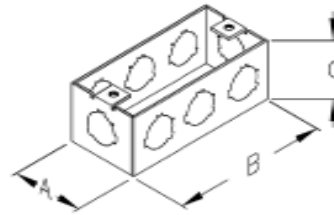

Twistlock Outlet Boxes

4" SQUARE OUTLET BOX

Features:

- No locknut required when used with SCI Twistlock connectors
- SCI no locknut Twistlock locks in place with just 1/4" turn
- Twistlock connectors and outlet boxes help speed up installation time
- Standard steel and die cast fittings can both be used in the Twistlock Box
- Heavy steel walls

Standard Materials:
Steel

Standard Finish:
Zinc plated

Applicable Third Party Standards:
UL Standard: 514A - applies to TLBI only

CATALOG NUMBER	1-1/2" DEEP CONDUIT KO's	KNOCKOUTS		DIM A	DIM B	DIM C	WEIGHT PER C
	24 CUBIC INCHES	SIDES	BOTTOM				
TLBI	1/2"	8	2	4"	4"	1-1/2"	65.6
	Combination 1/2" & 3/4"	4	2				

HANDY BOX

CATALOG NUMBER	1-5/8" DEEP CONDUIT KO's	KNOCKOUTS		DIM A	DIM B	DIM C	WEIGHT PER C
	13.8 CUBIC INCHES	SIDES	BOTTOM				
TLB2	Combination 1/2" & 3/4"	3	1	4"	2-1/8"	1-5/8"	

PATENTED
U.S. Patent No.
9.476.319