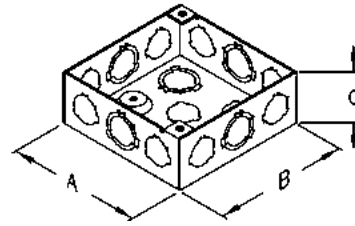

Twistlock Outlet Boxes

4" SQUARE OUTLET BOX

Features:

- No locknut required when used with SCI Twistlock connectors
- SCI no locknut Twistlock locks in place with just 1/4" turn
- Twistlock connectors and outlet boxes help speed up installation time
- Standard steel and die cast fittings can both be used in the Twistlock Box
- Heavy steel walls

Standard Materials:
Steel

Standard Finish:
Zinc plated

Applicable Third Party Standards:
UL Standard: 514A - applies to TLBI only

CATALOG NUMBER	1-1/2" DEEP CONDUIT KO's	KNOCKOUTS		DIM A	DIM B	DIM C	WEIGHT PER C
	24 CUBIC INCHES	SIDES	BOTTOM				
TLBI	1/2"	8	2	4"	4"	1-1/2"	65.6
	Combination 1/2" & 3/4"	4	2				

HANDY BOX

CATALOG NUMBER	1-5/8" DEEP CONDUIT KO's	KNOCKOUTS		DIM A	DIM B	DIM C	WEIGHT PER C
	13.8 CUBIC INCHES	SIDES	BOTTOM				
TLB2	Combination 1/2" & 3/4"	3	1	4"	2-1/8"	1-5/8"	

PATENTED
U.S. Patent No.
9.476.319